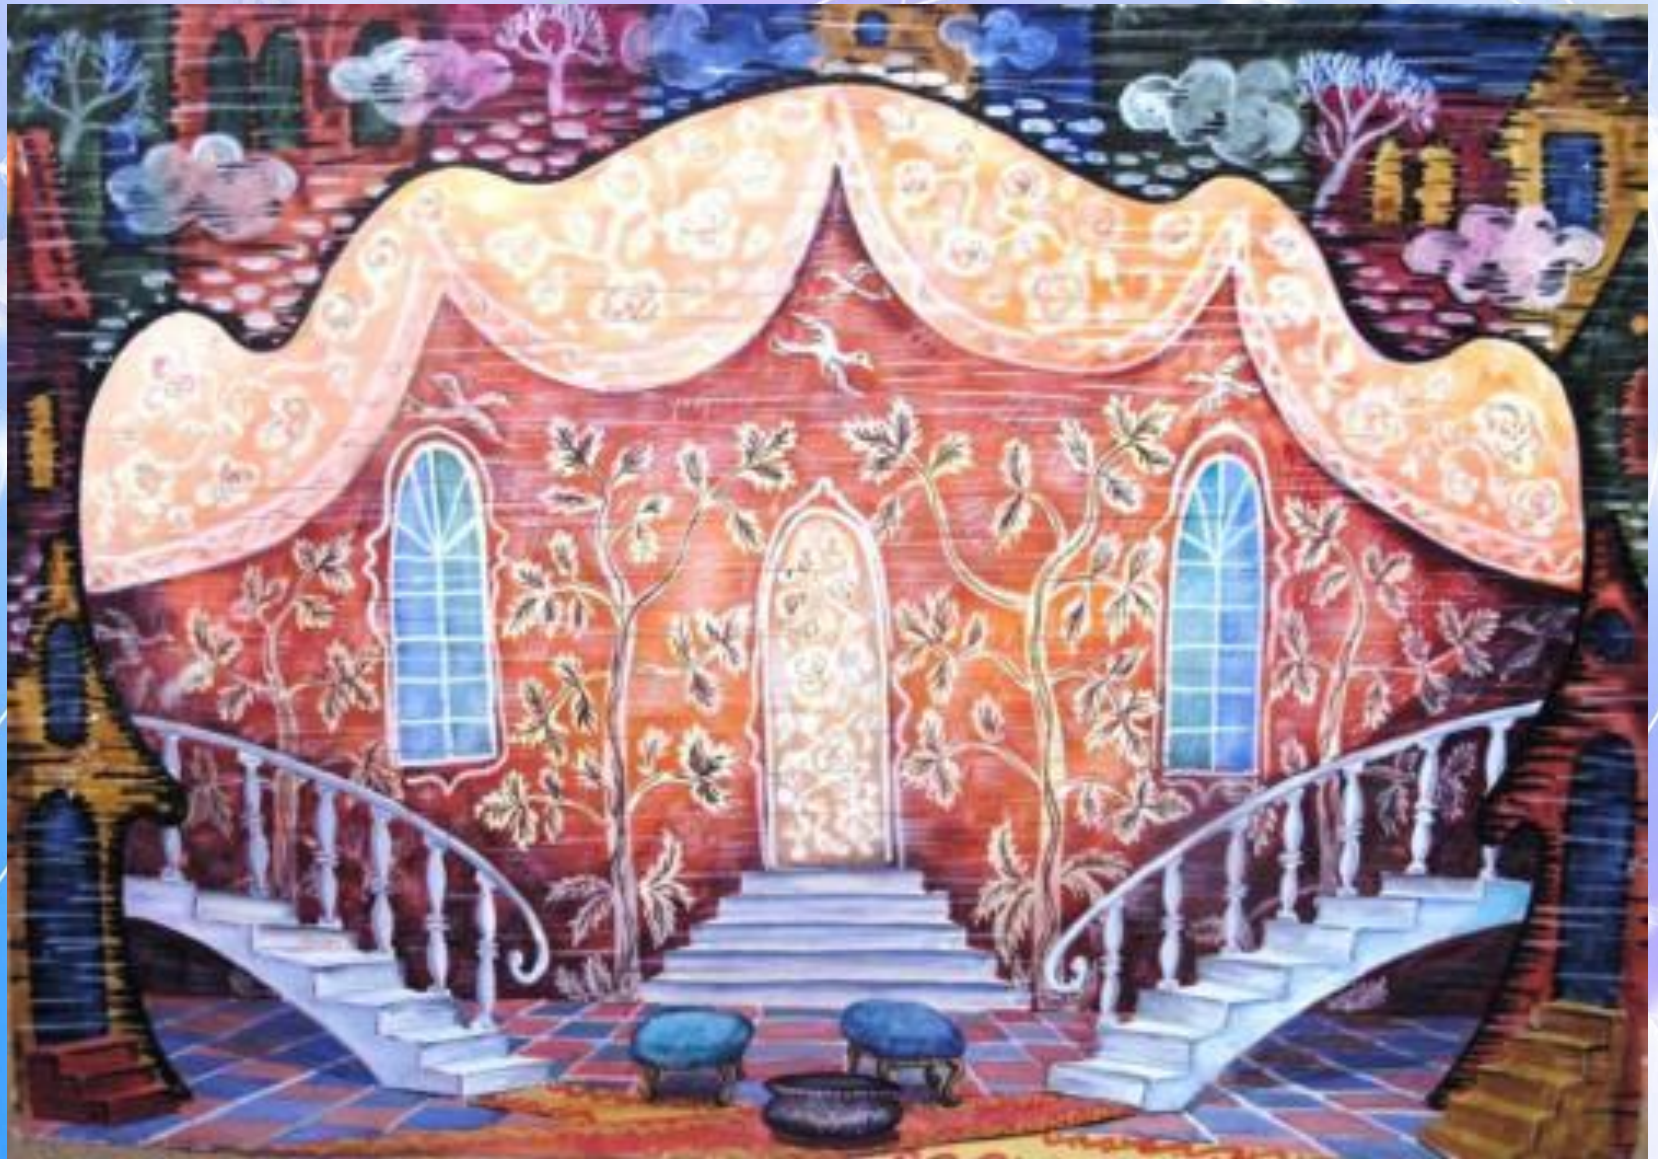

The background is a gradient of blue and purple, filled with various celestial and decorative elements. There are several stars of different sizes and colors (white, yellow, green, blue). A prominent white shooting star or comet streaks across the upper right. A large, multi-layered white star is on the left. In the bottom right, there's a large, semi-transparent purple shape with colorful circles inside. The overall effect is bright and festive.

Полуобъёмные
декорации

Объёмные декорации

Карандашные наброски декорации

ART

www.chandri.com

The background is a gradient of blue and purple, filled with various decorative elements. There are several stars of different sizes and colors (white, light blue, green, and purple). Some stars are solid, while others are outlines. There are also glowing white lines that curve across the frame, and a collection of small, colorful circles in shades of orange, white, purple, and green. The overall effect is bright and celebratory.